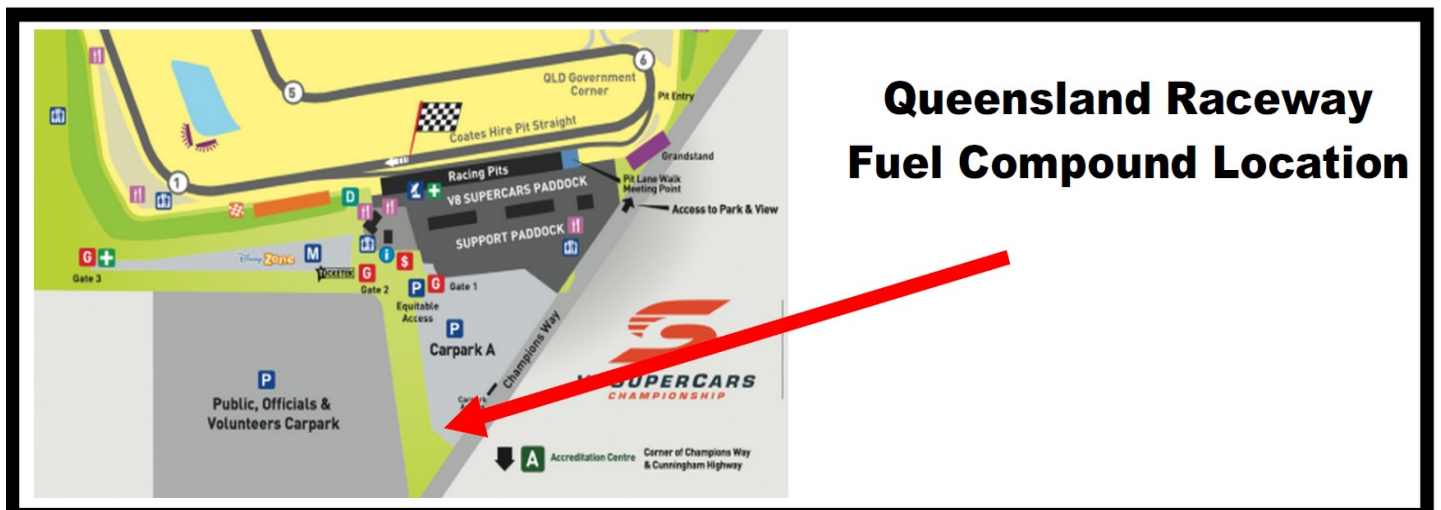

RaceFuels

CHAMPIONSHIP FUEL SUPPLY

2017 Coates Hire Ipswich SuperSprint

V8 Ute Racing Series

Fuel Delivery Information

Day	Time	Notes
Thursday	3.00pm	Deliver Full Jerry Cans to Front of Pitbay
Friday	8.30am 9.00am	Collect Empty Jerry Cans from Front of Pitbay Deliver Full Jerry Cans to Front of Pitbay
	2.30pm 3.00pm	Collect Empty Jerry Cans from Front of Pitbay Deliver Full Jerry Cans to Front of Pitbay
Saturday	3.00pm 3.30pm	Collect Empty Jerry Cans from Front of Pitbay Deliver Full Jerry Cans to Front of Pitbay
Sunday	3.00pm	Collect Empty Jerry Cans

RaceFuels Contacts at this Event:

Sean Scott 0417 368 543

Matthew Smith 0416 338 026

Queensland Raceway Fuel Compound Location